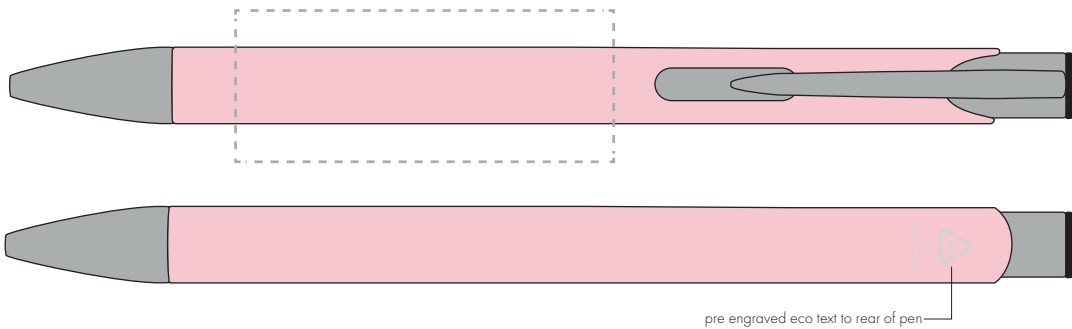

Your Ref:
Our Ref:

Quantity:
Version: 1

Product Code: TPC982001
Product Colour: BABY PINK

PRINTING CONCERNS:

We stock this item in the following colours

**PANTONE REFERENCE(S)**

● Engrave

ARTWORK SCALE 100%

ARTWORK SCALE 100%
Rotary Engrave Area:
50mm x 20mm

The dashed line is to demonstrate print area and will not appear on your printed item

PLEASE NOTE:

- All colours including print and product are for visual purposes only and should not be regarded as the actual colour of the product and print.
- Some products may vary from batch to batch and may differ from previous orders.
- The colour and texture of a product can also have an effect on the final print colour.
- By approving this order we accept that you understand these terms.